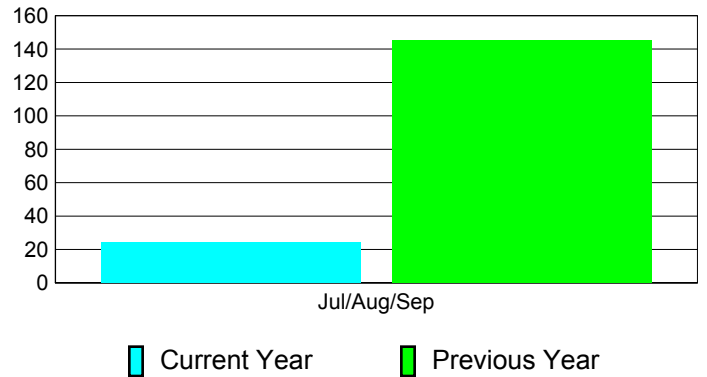

**Membership Results
2011-2012**

**Membership
2010-2011**

Month	Net Memb Goal	Actual New Memb	Actual Dropped Memb	Gain/Loss of Memb	Gain/Loss of Memb
Jul/Aug/Sep		108	-84	24	145
Totals		108	-84	24	145

Membership Results 2011-2012

Goal, New, Dropped, Gain/Loss

Comparison of Membership Gain/Loss

Current Year Compared to the Previous Year

Gender Comparison 2011-2012

Male Female