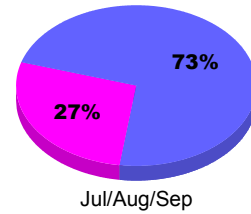

**Membership Results
2011-2012**

**Membership
2010-2011**

Month	Net Memb Goal	Actual New Memb	Actual Dropped Memb	Gain/Loss of Memb	Gain/Loss of Memb
Jul/Aug/Sep		108	-84	24	145
Totals		108	-84	24	145

Membership Results 2011-2012

Goal, New, Dropped, Gain/Loss

Comparison of Membership Gain/Loss

Current Year Compared to the Previous Year

Gender Comparison 2011-2012

Male Female