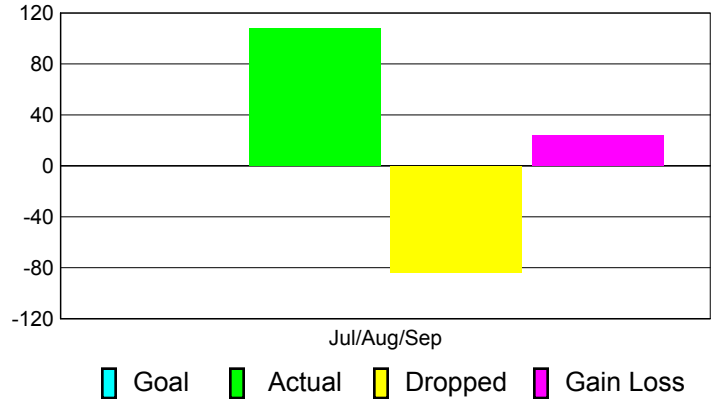

Membership Results 2011-2012

Goal, New, Dropped, Gain/Loss